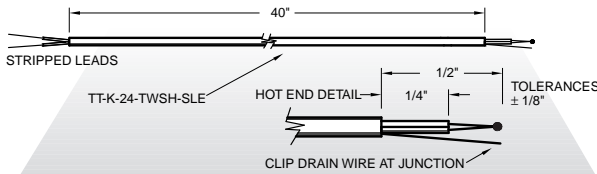

CUSTOM THERMOCOUPLE, RTD AND THERMISTOR ASSEMBLIES, WIRE AND JACK PANELS

Thermocouples

FLATTENED BEAD THERMOCOUPLE

- CALIBRATION — K
- SHEATH LENGTH — 60"
- WIRE AWG — 28
- WIRE INSULATION — HIGH TEMP GLASS
- TERMINATION — STRIPPED LEADS AT ONE END AND FLAT BEAD AT OTHER

OSK50302
\$44 ea.
 Plus One-Time Set-Up Charge

POT WITH EPOXY

- CALIBRATION — T
- WIRE AWG — 40
- WIRE LENGTH — 30"
- WIRE INSULATION — TEFLON®
- TERMINATION — STRIPPED LEADS

OSK60175
\$47 ea.
 Plus One-Time Set-Up Charge

CUSTOM BEADED WIRE THERMOCOUPLE WITH TWISTED AND SHIELDED WIRE

- CALIBRATION — K
- JUNCTION — CLIP DRAIN WIRE
- SHEATH LENGTH — 40"
- WIRE AWG — 24
- WIRE INSULATION — TEFLON®
- TERMINATION — STRIPPED LEADS

OSK70179
\$27 ea.
 Plus One-Time Set-Up Charge

THERMOCOUPLE WIRE WITH OST CONNECTOR AND BEADED JUNCTION TERMINATIONS

- CALIBRATION — K
- JUNCTION — EXPOSED BEAD
- SHEATH LENGTH — 10'
- WIRE AWG — 24
- WIRE LENGTH — 10' 1"
- WIRE INSULATION — CERAMIC
- TERMINATION — OST MALE CONNECTOR AT ONE END AND THERMOCOUPLE BEAD AT OTHER