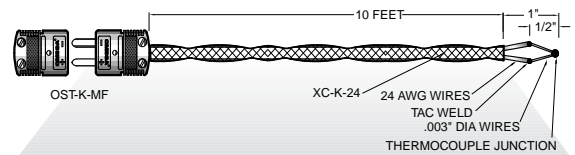

OSK50302
\$44 ea.
 Plus One-Time Set-Up Charge

POT WITH EPOXY

- CALIBRATION — T
- WIRE AWG — 40
- WIRE LENGTH — 30"
- WIRE INSULATION — TEFLON®
- TERMINATION — STRIPPED LEADS

OSK60175
\$47 ea.
 Plus One-Time Set-Up Charge

CUSTOM BEADED WIRE THERMOCOUPLE WITH TWISTED AND SHIELDED WIRE

- CALIBRATION — K
- JUNCTION — CLIP DRAIN WIRE
- SHEATH LENGTH — 40"
- WIRE AWG — 24
- WIRE INSULATION — TEFLON®
- TERMINATION — STRIPPED LEADS

OSK70179
\$27 ea.
 Plus One-Time Set-Up Charge

THERMOCOUPLE WIRE WITH OST CONNECTOR AND BEADED JUNCTION TERMINATIONS

- CALIBRATION — K
- JUNCTION — EXPOSED BEAD
- SHEATH LENGTH — 10'
- WIRE AWG — 24
- WIRE LENGTH — 10' 1"
- WIRE INSULATION — CERAMIC
- TERMINATION — OST MALE CONNECTOR AT ONE END AND THERMOCOUPLE BEAD AT OTHER

OSK50383
\$74 ea.
 Plus One-Time Set-Up Charge

BEADED WIRE THERMOCOUPLE WITH SPECIAL BEAD TO INSULATION DISTANCE

- CALIBRATION — K
- SHEATH LENGTH — 48"
- WIRE AWG — 24
- WIRE INSULATION — TEFLON®
- TERMINATION — STRIPPED LEADS AT ONE END AND BEADED AT THE OTHER