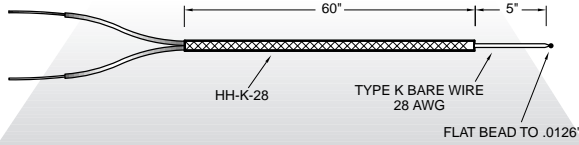

CUSTOM THERMOCOUPLE, RTD AND THERMISTOR ASSEMBLIES, WIRE AND JACK PANELS

Thermocouples

FLATTENED BEAD THERMOCOUPLE

- CALIBRATION — K
- SHEATH LENGTH — 60"
- WIRE AWG — 28
- WIRE INSULATION — HIGH TEMP GLASS
- TERMINATION — STRIPPED LEADS AT ONE END AND FLAT BEAD AT OTHER

OSK50302
\$44 ea.
 Plus One-Time Set-Up Charge

POT WITH EPOXY

- CALIBRATION — T
- WIRE AWG — 40
- WIRE LENGTH — 30"
- WIRE INSULATION — TEFLON®
- TERMINATION — STRIPPED LEADS

OSK60175
\$47 ea.
 Plus One-Time Set-Up Charge

CUSTOM BEADED WIRE THERMOCOUPLE WITH TWISTED AND SHIELDED WIRE

- CALIBRATION — K
- JUNCTION — CLIP DRAIN WIRE
- SHEATH LENGTH — 40"
- WIRE AWG — 24
- WIRE INSULATION — TEFLON®
- TERMINATION — STRIPPED LEADS

OSK70179
\$27 ea.
 Plus One-Time Set-Up Charge

THERMOCOUPLE WIRE WITH OST CONNECTOR AND BEADED JUNCTION TERMINATIONS

- CALIBRATION — K
- JUNCTION — EXPOSED BEAD
- SHEATH LENGTH — 10'
- WIRE AWG — 24
- WIRE LENGTH — 10' 1"
- WIRE INSULATION — CERAMIC
- TERMINATION — OST MALE CONNECTOR AT ONE END AND THERMOCOUPLE BEAD AT OTHER