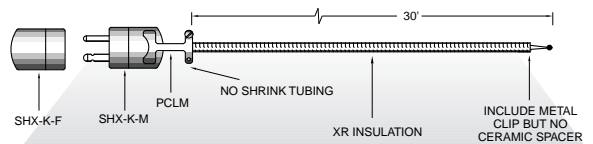

OSK70179
\$27 ea.
 Plus One-Time Set-Up Charge

THERMOCOUPLE WIRE WITH OST CONNECTOR AND BEADED JUNCTION TERMINATIONS

- CALIBRATION — K
- JUNCTION — EXPOSED BEAD
- SHEATH LENGTH — 10'
- WIRE AWG — 24
- WIRE LENGTH — 10' 1"
- WIRE INSULATION — CERAMIC
- TERMINATION — OST MALE CONNECTOR AT ONE END AND THERMOCOUPLE BEAD AT OTHER

OSK50383
\$74 ea.
 Plus One-Time Set-Up Charge

BEADED WIRE THERMOCOUPLE WITH SPECIAL BEAD TO INSULATION DISTANCE

- CALIBRATION — K
- SHEATH LENGTH — 48"
- WIRE AWG — 24
- WIRE INSULATION — TEFLON®
- TERMINATION — STRIPPED LEADS AT ONE END AND BEADED AT THE OTHER

OSK70208
\$24 ea.
 Plus One-Time Set-Up Charge

AIR INSULATED WIRE BEADED AT ONE END AND SHX CONNECTOR AT OTHER

- CALIBRATION — K
- JUNCTION — EXPOSED
- WIRE LENGTH — 30"
- WIRE INSULATION — HIGH TEMP NEXTEL
- TERMINATION — SHX MALE CONNECTOR AT ONE END AND BEADED AT OTHER

OSK4225
\$67 ea.
 Plus One-Time Set-Up Charge

THERMOCOUPLE WIRE BEADED AT ONE END AND STRIPPED LEADS AT OTHER END

- SHEATH LENGTH — 96"
- TERMINATION — BEADED AT ONE END STRIPPED LEADS AT THE OTHER

OSK50242
\$15 ea.
 Plus One-Time Set-Up Charge