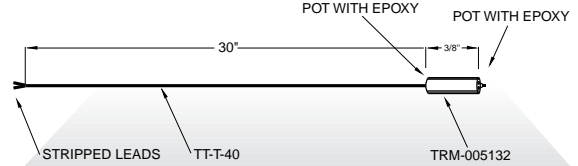

CUSTOM THERMOCOUPLE, RTD AND THERMISTOR ASSEMBLIES, WIRE AND JACK PANELS

Thermocouples

FLATTENED BEAD THERMOCOUPLE

- CALIBRATION — K
- SHEATH LENGTH — 60"
- WIRE AWG — 28
- WIRE INSULATION — HIGH TEMP GLASS
- TERMINATION — STRIPPED LEADS AT ONE END AND FLAT BEAD AT OTHER

OSK50302
\$44 ea.
 Plus One-Time Set-Up Charge

POT WITH EPOXY

- CALIBRATION — T
- WIRE AWG — 40
- WIRE LENGTH — 30"
- WIRE INSULATION — TEFLON®
- TERMINATION — STRIPPED LEADS

OSK60175
\$47 ea.
 Plus One-Time Set-Up Charge

CUSTOM BEADED WIRE THERMOCOUPLE WITH TWISTED AND SHIELDED WIRE

- CALIBRATION — K
- JUNCTION — CLIP DRAIN WIRE
- SHEATH LENGTH — 40"
- WIRE AWG — 24
- WIRE INSULATION — TEFLON®
- TERMINATION — STRIPPED LEADS

OSK70179
\$27 ea.
 Plus One-Time Set-Up Charge

THERMOCOUPLE WIRE WITH OST CONNECTOR AND BEADED JUNCTION TERMINATIONS

- CALIBRATION — K
- JUNCTION — EXPOSED BEAD
- SHEATH LENGTH — 10'
- WIRE AWG — 24
- WIRE LENGTH — 10' 1"
- WIRE INSULATION — CERAMIC
- TERMINATION — OST MALE CONNECTOR AT ONE END AND THERMOCOUPLE BEAD AT OTHER