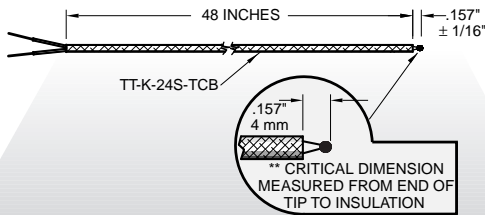

CUSTOM BEADED WIRE THERMOCOUPLE WITH TWISTED AND SHIELDED WIRE

- CALIBRATION — K
- JUNCTION — CLIP DRAIN WIRE
- SHEATH LENGTH — 40"
- WIRE AWG — 24
- WIRE INSULATION — TEFLON®
- TERMINATION — STRIPPED LEADS

OSK70179
\$27 ea.
 Plus One-Time Set-Up Charge

THERMOCOUPLE WIRE WITH OST CONNECTOR AND BEADED JUNCTION TERMINATIONS

- CALIBRATION — K
- JUNCTION — EXPOSED BEAD
- SHEATH LENGTH — 10'
- WIRE AWG — 24
- WIRE LENGTH — 10' 1"
- WIRE INSULATION — CERAMIC
- TERMINATION — OST MALE CONNECTOR AT ONE END AND THERMOCOUPLE BEAD AT OTHER

OSK50383
\$74 ea.
 Plus One-Time Set-Up Charge

BEADED WIRE THERMOCOUPLE WITH SPECIAL BEAD TO INSULATION DISTANCE

- CALIBRATION — K
- SHEATH LENGTH — 48"
- WIRE AWG — 24
- WIRE INSULATION — TEFLON®
- TERMINATION — STRIPPED LEADS AT ONE END AND BEADED AT THE OTHER

OSK70208
\$24 ea.
 Plus One-Time Set-Up Charge

AIR INSULATED WIRE BEADED AT ONE END AND SHX CONNECTOR AT OTHER

- CALIBRATION — K
- JUNCTION — EXPOSED
- WIRE LENGTH — 30"
- WIRE INSULATION — HIGH TEMP NEXTEL
- TERMINATION — SHX MALE CONNECTOR AT ONE END AND BEADED AT OTHER