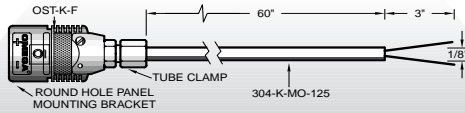

TUBE WITH OST CONNECTOR, TUBE CLAMP AND PANEL MOUNTING BRACKET

- CALIBRATION — K
- SHEATH MATERIAL — 304 STAINLESS STEEL
- SHEATH DIA. — .125"
- SHEATH LENGTH — 60"
- WIRE LENGTH — 63"
- WIRE INSULATION — MAGNESIUM OXIDE
- TERMINATION — OST FEMALE CONNECTOR AT ONE END AND STRIPPED LEADS AT OTHER
- SPECIAL OPTIONS — SHEATHING: 304 SS, 321 SS OR INCONEL 600

OSK3424
\$65 ea.
 Plus One-Time Set-Up Charge

TEFLON® INSULATED TWISTED SHIELDED WIRE WITH MTP TERMINATIONS

- CALIBRATION — T
- SHEATH LENGTH — 240"
- WIRE AWG — 24 STRANDED
- WIRE LENGTH — 240"
- WIRE INSULATION — TEFLON®
- TERMINATION — MTP FEMALE AND MALE

OSK3680
\$25 ea.
 Plus One-Time Set-Up Charge

GLASS OVER GLASS INSULATED WIRE WITH CUT END AND NHX TERMINATIONS

- CALIBRATION — K
- SHEATH LENGTH — "L"
- WIRE AWG — 24
- WIRE INSULATION — GLASS OVER GLASS WITH STAINLESS STEEL OVERBRAID
- TERMINATION — NHX FEMALE CONNECTOR AT ONE END AND CUT END AT OTHER

OSK60882
\$195 ea.
 Plus One-Time Set-Up Charge

CUSTOM DUAL EXTENSION ASSEMBLY

- CALIBRATION — J
- SHEATH MATERIAL — 304SS
- SHEATH DIA. — 1/8"
- SHEATH LENGTH — 360"
- WIRE AWG — 24 AWG STRANDED
- WIRE LENGTH — 16"
- WIRE INSULATION — TEFLON®
- TERMINATION — STRIPPED LEADS