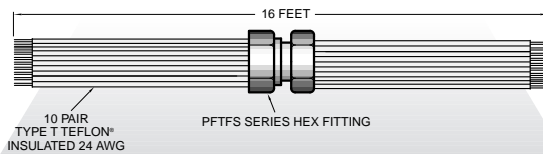

PFTS SERIES HEXAGONAL PLUG WITH 10 PAIRS OF TYPE T TC WIRE

- CALIBRATION — USE WITH 10 T TC PAIRS
- WIRE AWG — 24
- WIRE INSULATION — TEFLON®
- WIRE LENGTH — 16 FT
- TERMINATION — STRIPPED LEADS
- FITTING — PFTFS SERIES HEX FITTING

OSK2263
$590 ea.
Plus One-Time Set-Up Charge