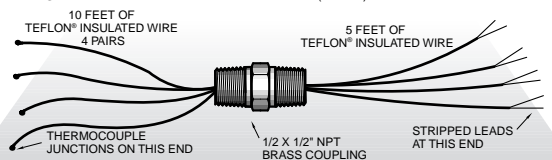

OSK3512
\$76 ea.
 Plus One-Time Set-Up Charge

TEFLON® INSULATED WIRES WITH STAINLESS STEEL OVERBRAID AND 2 SMPW CONNECTORS AT BOTH ENDS

- CALIBRATION — K
- WIRE AWG — 24 STRANDED
- WIRE INSULATION — TEFLON® WITH STAINLESS STEEL OVERBRAID
- TERMINATION — TWO SMPW FEMALE CONNECTORS AT ONE END AND TWO SMPW MALE CONNECTORS AT OTHER

OSK4568
\$84 ea.
 Plus One-Time Set-Up Charge

PFTS SERIES HEXAGONAL PLUG WITH 10 PAIRS OF TYPE T TC WIRE

- CALIBRATION — USE WITH 10 T TC PAIRS
- WIRE AWG — 24
- WIRE INSULATION — TEFLON®
- WIRE LENGTH — 16 FT
- TERMINATION — STRIPPED LEADS
- FITTING — PFTFS SERIES HEX FITTING

OSK2263
\$590 ea.
 Plus One-Time Set-Up Charge

4 TC PAIRS WITH 1/2 x 1/2" NPT BRASS COUPLING

- CALIBRATION — ANY
- WIRE AWG — ANY
- WIRE INSULATION — TEFLON®
- TERMINATION — BEADED JUNCTIONS ON ONE SIDE STRIPPED LEADS ON OTHER SIDE
- FITTING — 1/2 x 1/2" NPT COUPLING (BRASS)

OSK60882
\$195 ea.
 Plus One-Time Set-Up Charge

CUSTOM DUAL EXTENSION ASSEMBLY

- CALIBRATION — J
- SHEATH MATERIAL — 304SS
- SHEATH DIA. — 1/8"
- SHEATH LENGTH — 360"
- WIRE AWG — 24 AWG STRANDED
- WIRE LENGTH — 16"
- WIRE INSULATION — TEFLON®
- TERMINATION — STRIPPED LEADS