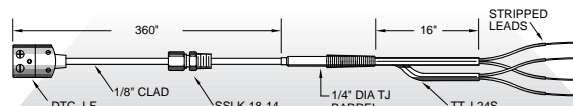

CUSTOM DUAL EXTENSION ASSEMBLY

- CALIBRATION — J
- SHEATH MATERIAL — 304SS
- SHEATH DIA. — 1/8"
- SHEATH LENGTH — 360"
- WIRE AWG — 24 AWG STRANDED
- WIRE LENGTH — 16"
- WIRE INSULATION — TEFLON®
- TERMINATION — STRIPPED LEADS

OSK3707
$61 ea.
Plus One-Time Set-Up Charge