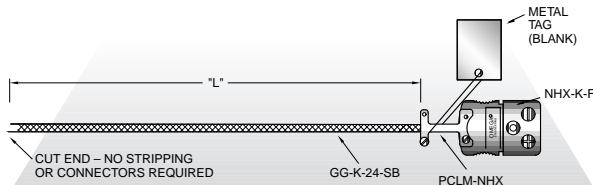

TUBE WITH OST CONNECTOR, TUBE CLAMP AND PANEL MOUNTING BRACKET

- CALIBRATION — K
- SHEATH MATERIAL — 304 STAINLESS STEEL
- SHEATH DIA. — .125"
- SHEATH LENGTH — 60"
- WIRE LENGTH — 63"
- WIRE INSULATION — MAGNESIUM OXIDE
- TERMINATION — OST FEMALE CONNECTOR AT ONE END AND STRIPPED LEADS AT OTHER
- SPECIAL OPTIONS — SHEATHING: 304 SS, 321 SS OR INCONEL 600

OSK3424
\$65 ea.
 Plus One-Time Set-Up Charge

TEFLON® INSULATED TWISTED SHIELDED WIRE WITH MTP TERMINATIONS

- CALIBRATION — T
- SHEATH LENGTH — 240"
- WIRE AWG — 24 STRANDED
- WIRE LENGTH — 240"
- WIRE INSULATION — TEFLON®
- TERMINATION — MTP FEMALE AND MALE

OSK3680
\$25 ea.
 Plus One-Time Set-Up Charge

GLASS OVER GLASS INSULATED WIRE WITH CUT END AND NHX TERMINATIONS

- CALIBRATION — K
- SHEATH LENGTH — "L"
- WIRE AWG — 24
- WIRE INSULATION — GLASS OVER GLASS WITH STAINLESS STEEL OVERBRAID
- TERMINATION — NHX FEMALE CONNECTOR AT ONE END AND CUT END AT OTHER

OSK3512
\$76 ea.
 Plus One-Time Set-Up Charge

TEFLON® INSULATED WIRES WITH STAINLESS STEEL OVERBRAID AND 2 SMPW CONNECTORS AT BOTH ENDS

- CALIBRATION — K
- WIRE AWG — 24 STRANDED
- WIRE INSULATION — TEFLON® WITH STAINLESS STEEL OVERBRAID
- TERMINATION — TWO SMPW FEMALE CONNECTORS AT ONE END AND TWO SMPW MALE CONNECTORS AT OTHER