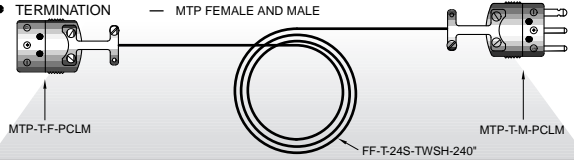

TUBE WITH OST CONNECTOR, TUBE CLAMP AND PANEL MOUNTING BRACKET

- CALIBRATION — K
- SHEATH MATERIAL — 304 STAINLESS STEEL
- SHEATH DIA. — .125"
- SHEATH LENGTH — 60"
- WIRE LENGTH — 63"
- WIRE INSULATION — MAGNESIUM OXIDE
- TERMINATION — OST FEMALE CONNECTOR AT ONE END AND STRIPPED LEADS AT OTHER
- SPECIAL OPTIONS — SHEATHING: 304 SS, 321 SS OR INCONEL 600

OSK3424
\$65 ea.
 Plus One-Time Set-Up Charge

TEFLON® INSULATED TWISTED SHIELDED WIRE WITH MTP TERMINATIONS

- CALIBRATION — T
- SHEATH LENGTH — 240"
- WIRE AWG — 24 STRANDED
- WIRE LENGTH — 240"
- WIRE INSULATION — TEFLON®
- TERMINATION — MTP FEMALE AND MALE

OSK3680
\$25 ea.
 Plus One-Time Set-Up Charge

GLASS OVER GLASS INSULATED WIRE WITH CUT END AND NHX TERMINATIONS

- CALIBRATION — K
- SHEATH LENGTH — "L"
- WIRE AWG — 24
- WIRE INSULATION — GLASS OVER GLASS WITH STAINLESS STEEL OVERBRAID
- TERMINATION — NHX FEMALE CONNECTOR AT ONE END AND CUT END AT OTHER

OSK3512
\$76 ea.
 Plus One-Time Set-Up Charge

TEFLON® INSULATED WIRES WITH STAINLESS STEEL OVERBRAID AND 2 SMPW CONNECTORS AT BOTH ENDS

- CALIBRATION — K
- WIRE AWG — 24 STRANDED
- WIRE INSULATION — TEFLON® WITH STAINLESS STEEL OVERBRAID
- TERMINATION — TWO SMPW FEMALE CONNECTORS AT ONE END AND TWO SMPW MALE CONNECTORS AT OTHER