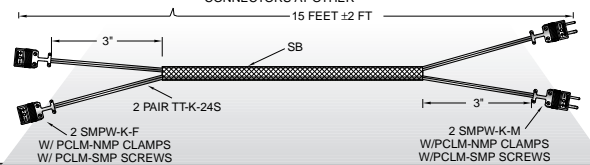

TEFLON® INSULATED WIRES WITH STAINLESS STEEL OVERBRAID AND 2 SMPW CONNECTORS AT BOTH ENDS

- CALIBRATION — K
- WIRE AWG — 24 STRANDED
- WIRE INSULATION — TEFLON® WITH STAINLESS STEEL OVERBRAID
- TERMINATION — TWO SMPW FEMALE CONNECTORS AT ONE END AND TWO SMPW MALE CONNECTORS AT OTHER

OSK4568
$84 ea.
Plus One-Time Set-Up Charge